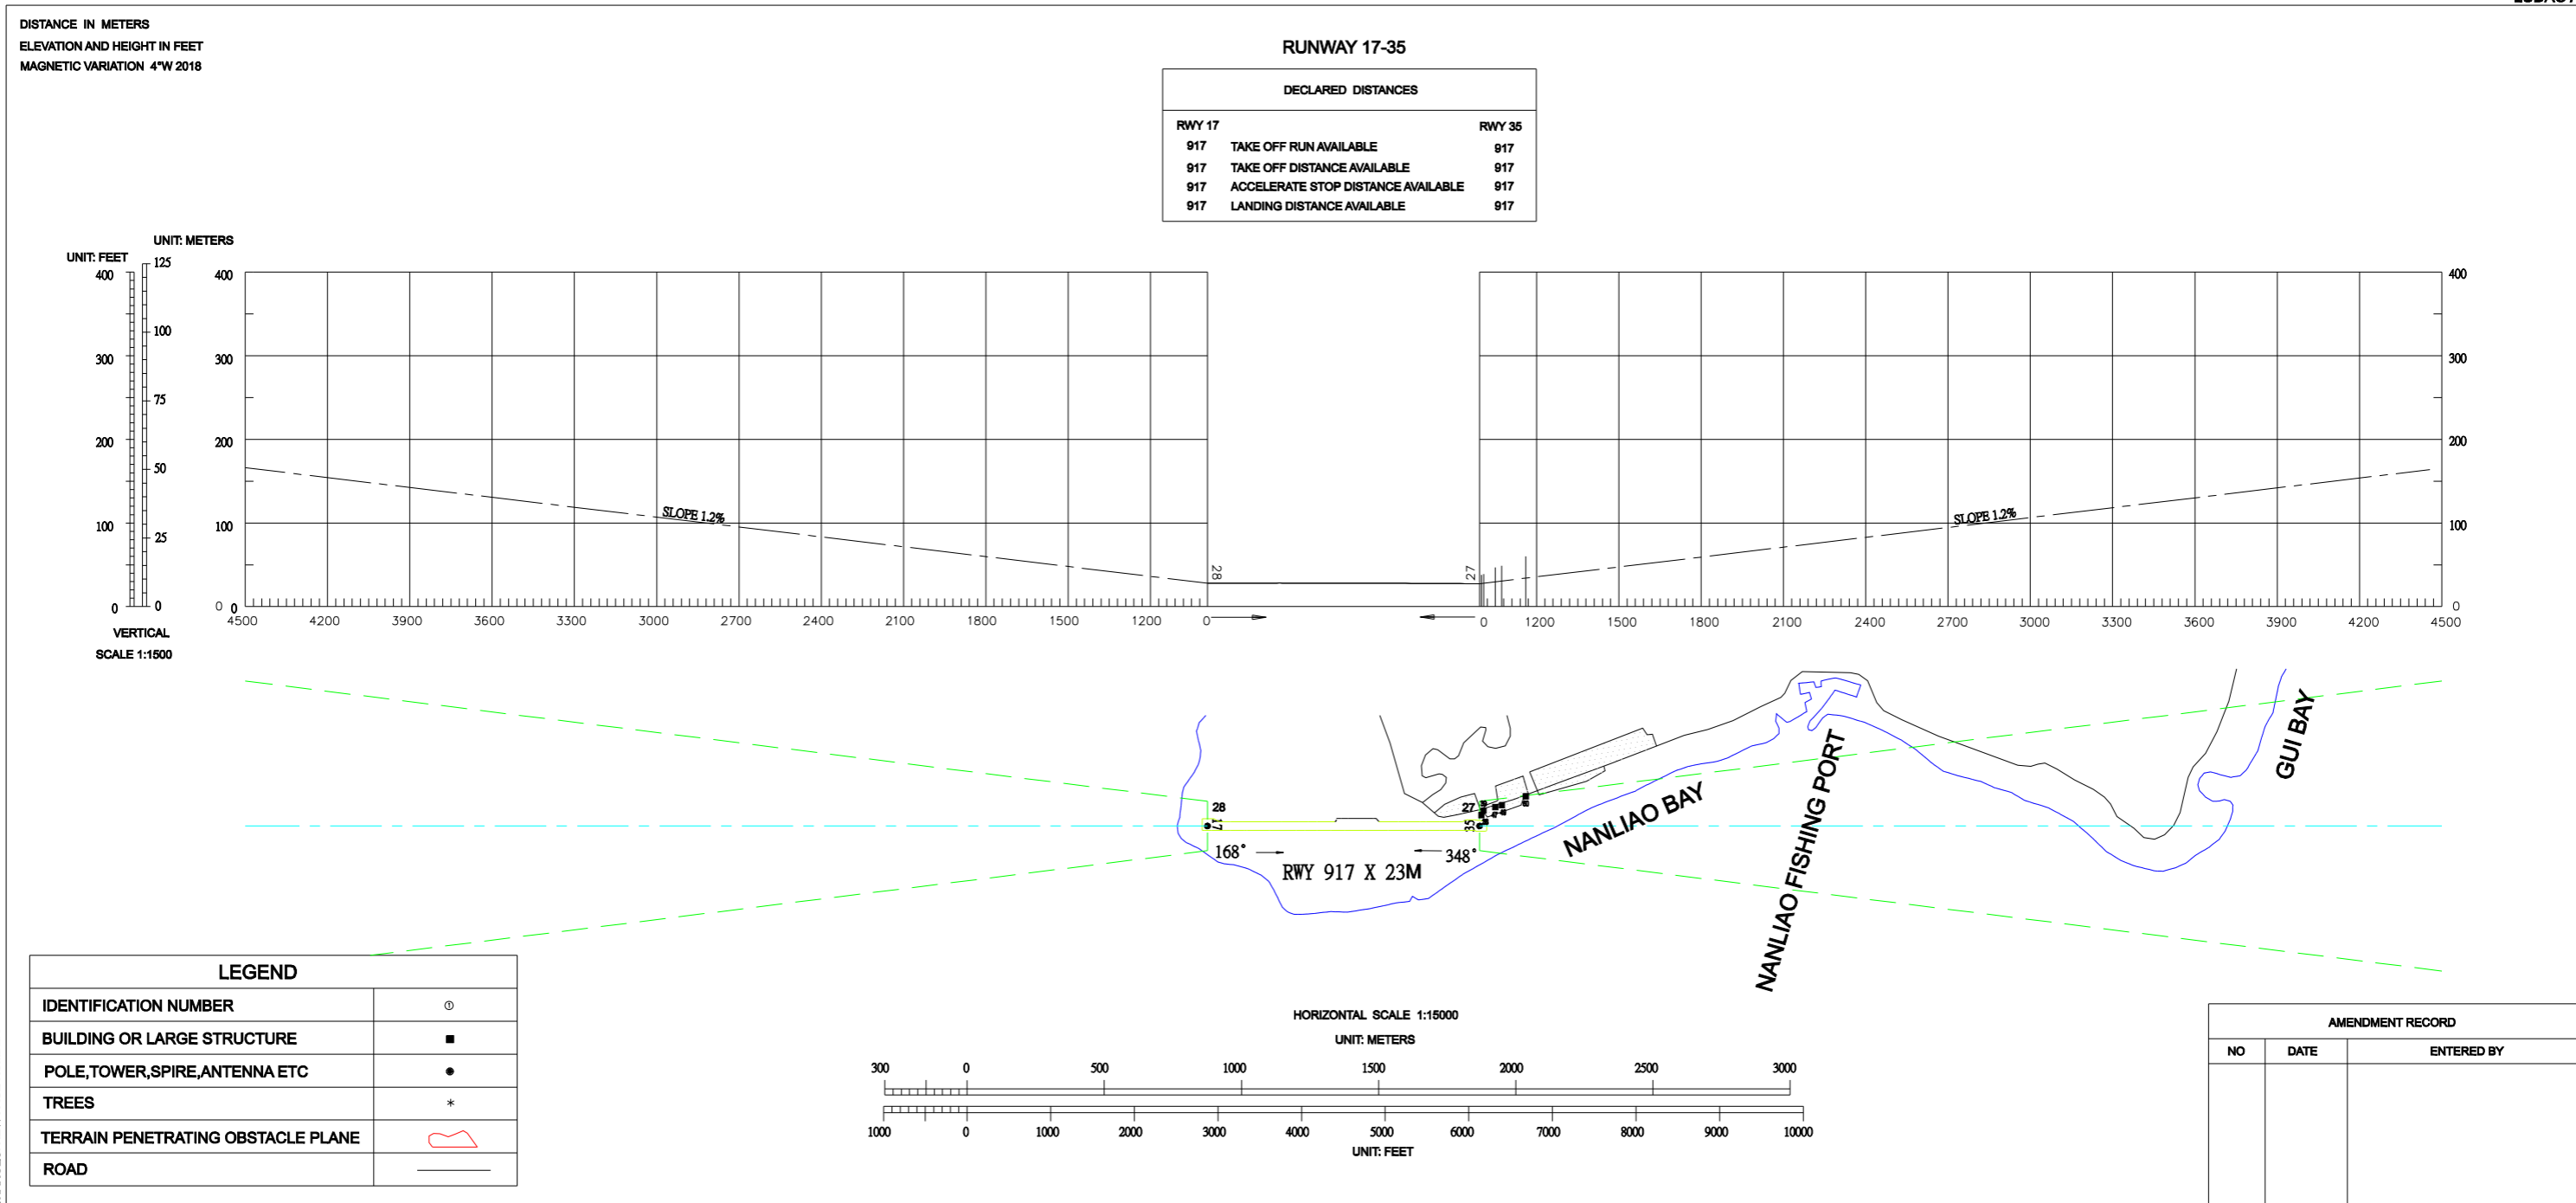

AERODROME OBSTACLE CHART-TYPE A (OPERATING LIMITATIONS)

綠島機場
LUDAO AD

CHANGES: NEW PAGE NUMBER